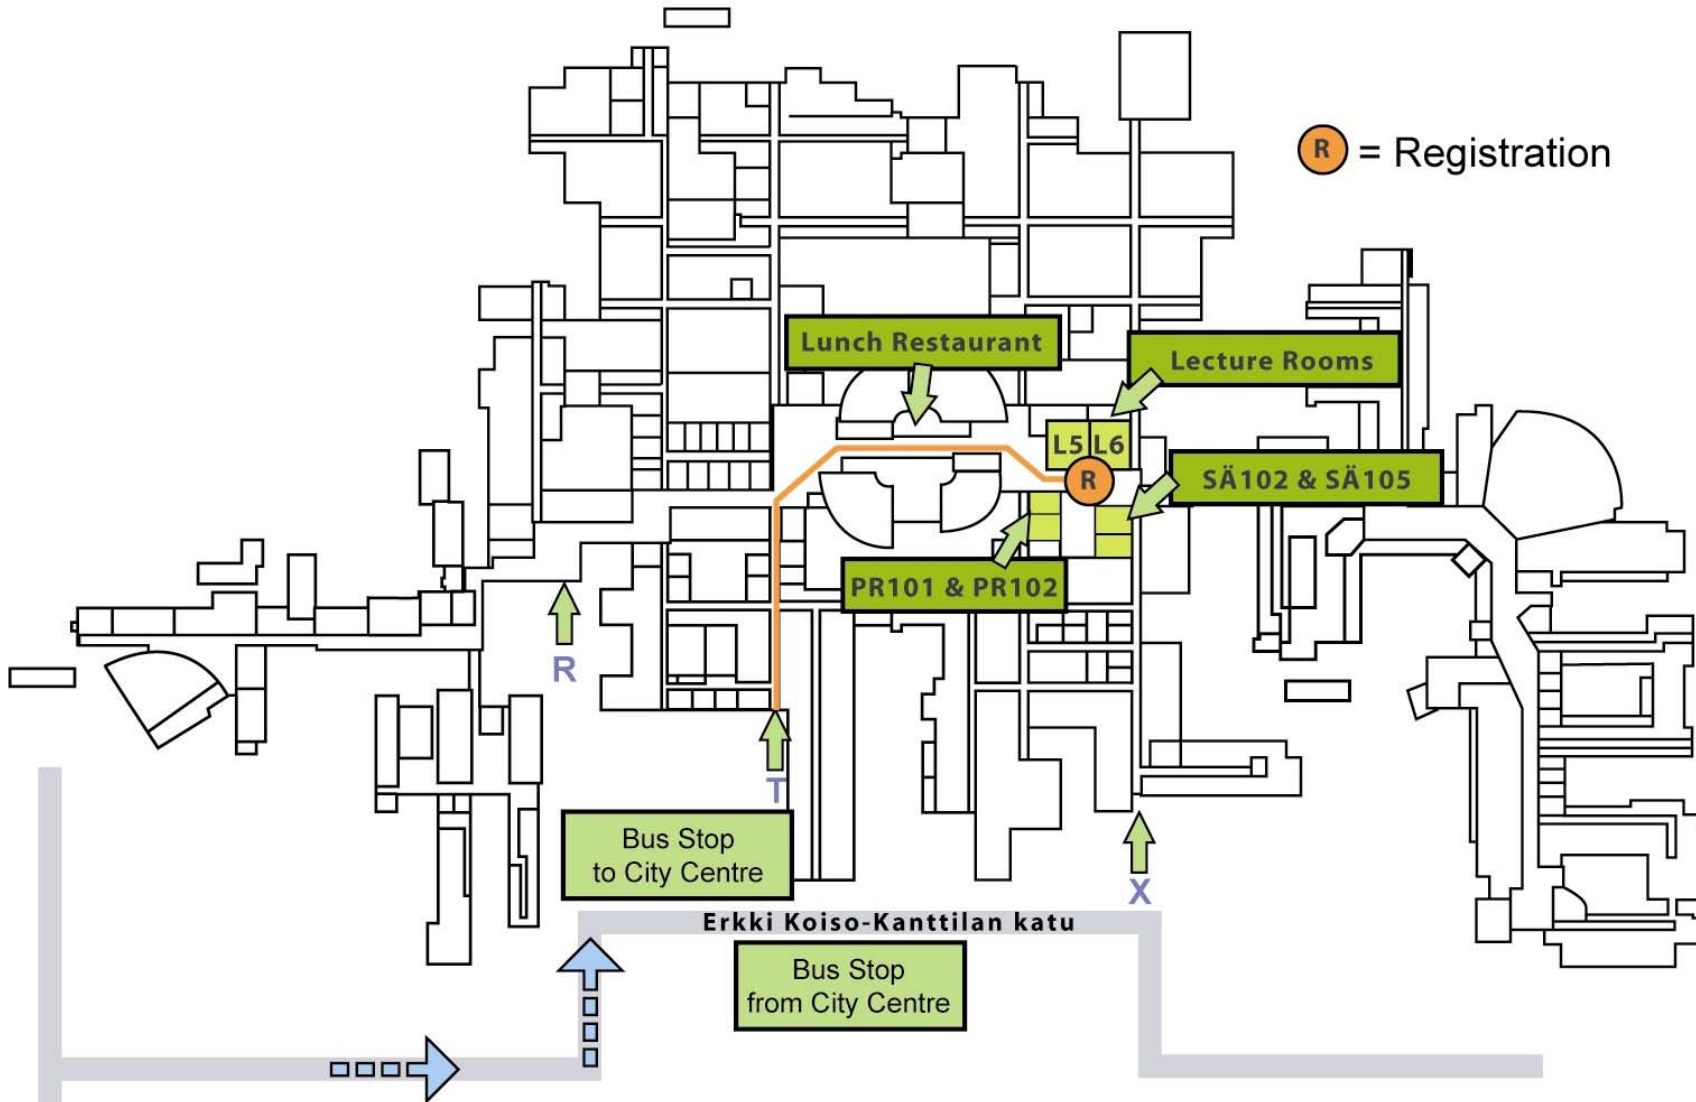

UNIVERSITY OF OULU

R = Registration

Bus Stop to City Centre

Erkki Koiso-Kanttilan katu

Bus Stop from City Centre

City Centre