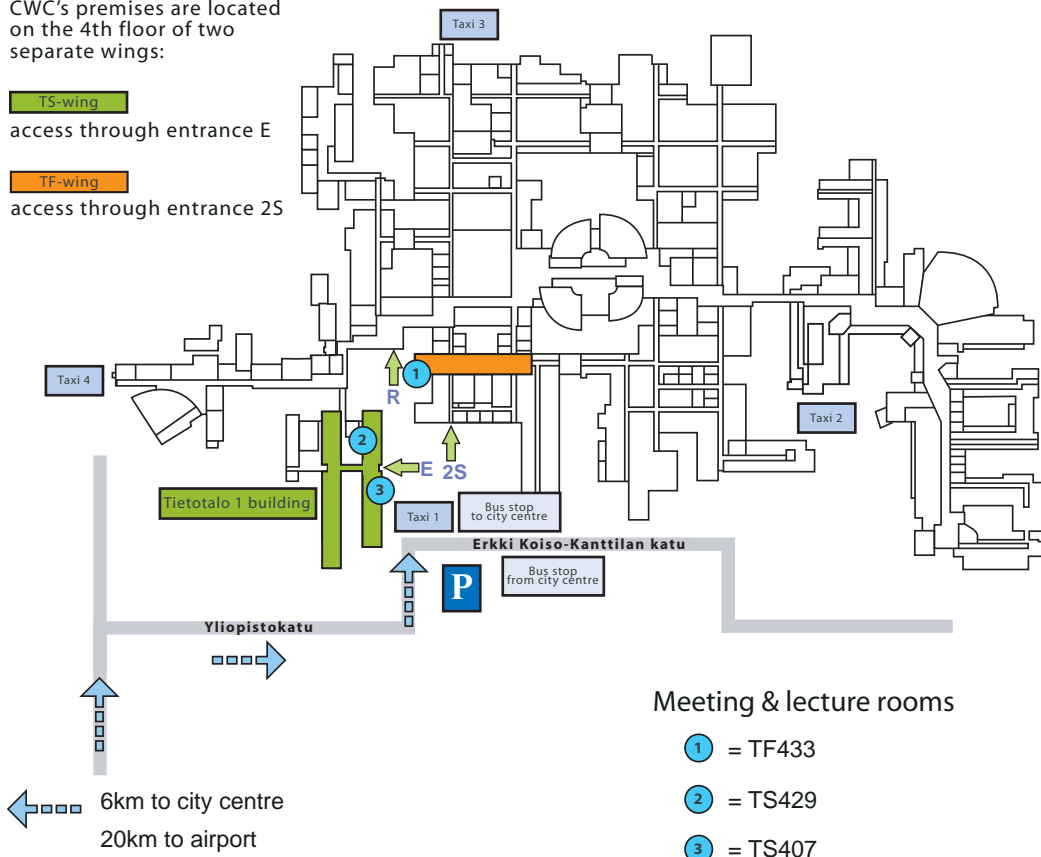

UNIVERSITY OF OULU LINNANMAA CAMPUS AREA

CWC's premises are located on the 4th floor of two separate wings:

TS-wing
access through entrance E

TF-wing
access through entrance 2S

Meeting & lecture rooms

- ① = TF433
- ② = TS429
- ③ = TS407